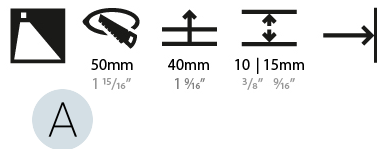

1. To build a product code in our configurator select the specify button on the base model # product page
2. To build a manual product code on this datasheet choose from the options listed below in blue font and add the suffix to the base model #

GENERAL

Series: Delight
Subseries: Delight Lollipop Square Wide
Brand: Prolicht
Division: Architectural
Mounting Type: Recessed
Mounting Location: Wall
Subcategory: Step Light

PHYSICAL

Shape: Square
Length (mm): 53
Length (in): 2 1/4
Height (mm): 53
Depth (mm): 35
Height (in): 2 1/4
Depth (in): 1 3/8
Min. Recessing Depth (mm): 40
Min. Recessing Depth (in): 1 9/16
Light Distribution: Asymmetric
Weight (kg): 0.11
Weight (lbs): 0.25
Fixture Finish: [SSR / BKV / CWI / CRY / HAB / UFT / ITA / RUA / FTG / MYG / LOD / PUS / FRO / FUP / KIA / POP / BLS / SPG / MEY / GOH / GUM / CHC / COM / ABZ / JAG / OBR / MOS / ROR](#)
Fixture Material: Aluminum

ELECTRICAL

Lamp Type: LED (Zhaga Standard)
Input Wattage (W): 2.2
Total Output Wattage (W): 2
Dimming: 0-10V Dimming / Phase Dimming (120Vac Only)
Driver Included: No
Driver Location: Remote
Driver Type: Constant Current - 120 / 277Vac
Input Voltage (V): 120 - 277
Constant Current (MA): 700

LED

Number of LEDs: 1
Color Temperature (°K): [2700 / 3000 / 4000](#)
Max. Delivered Lumen (lm): 150 / 160 / 170
CRI: >90 CRI
Lamp Life (hrs): 50000

OPTICAL

RATINGS AND CERTIFICATIONS
Certified By: Certified for North American Standards
IP rating: IP20