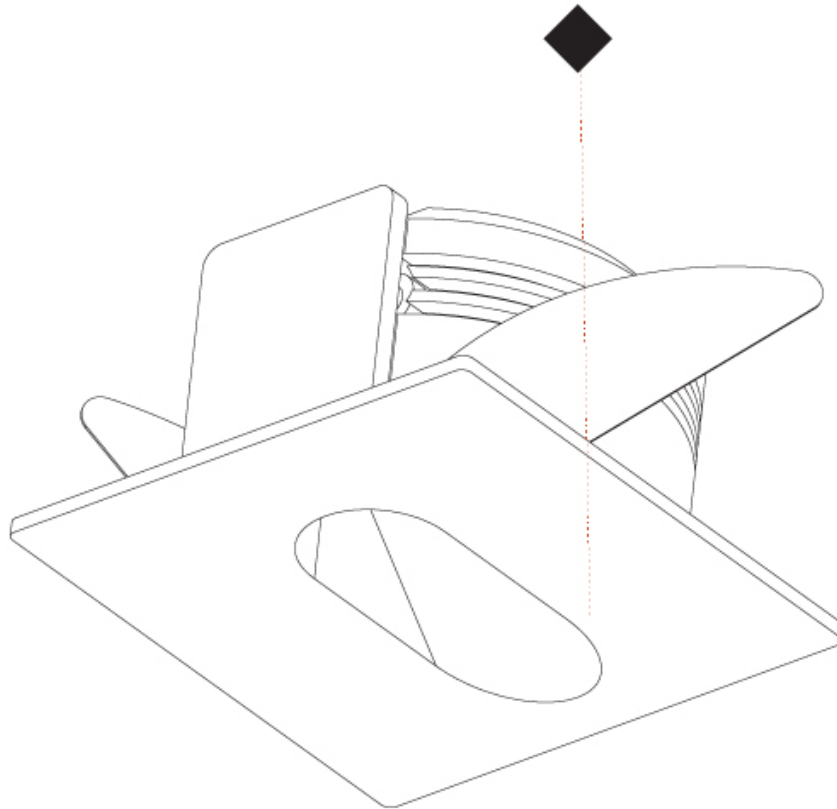

DELIGHT LOLLIPOP SQUARE WIDE RECESSED

A35695-

PROJECT

TYPE

SPECIFIER

QUANTITY

DATE

A