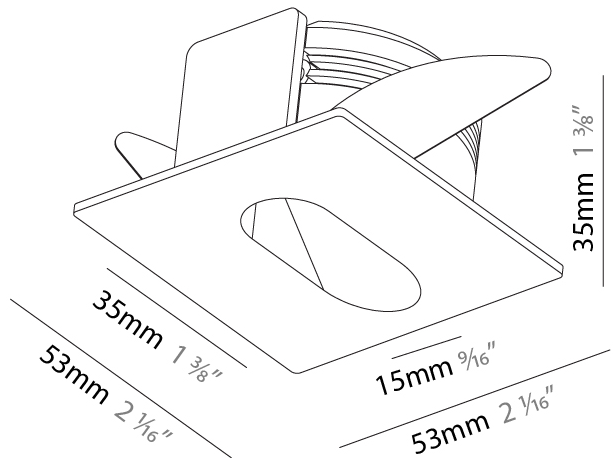

1. To build a product code in our configurator select the specify button on the base model # product page
2. To build a manual product code on this datasheet choose from the options listed below in blue font and add the suffix to the base model #

GENERAL

Series: Delight
Subseries: Delight Lollipop Square Wide
Brand: Prolicht
Division: Architectural
Mounting Type: Recessed
Mounting Location: Wall
Subcategory: Step Light

PHYSICAL

Shape: Square
Length (mm): 53
Length (in): 2 1/4
Height (mm): 53
Depth (mm): 35
Height (in): 2 1/4
Depth (in): 1 3/8
Min. Recessing Depth (mm): 40
Min. Recessing Depth (in): 1 9/16
Light Distribution: Asymmetric
Weight (kg): 0.11
Weight (lbs): 0.25
Fixture Finish: [SSR / BKV / CWI / CRY / HAB / UFT / ITA / RUA / FTG / MYG / LOD / PUS / FRO / FUP / KIA / POP / BLS / SPG / MEY / GOH / GUM / CHC / COM / ABZ / JAG / OBR / MOS / ROR](#)
Fixture Material: Aluminum

ELECTRICAL

Lamp Type: LED (Zhaga Standard)
Input Wattage (W): 2.2
Total Output Wattage (W): 2
Dimming: 0-10V Dimming / Phase Dimming (120Vac Only)
Driver Included: No
Driver Location: Remote
Driver Type: Constant Current - 120 / 277Vac
Input Voltage (V): 120 - 277
Constant Current (MA): 700

LED

Number of LEDs: 1
Color Temperature (°K): [2700 / 3000 / 4000](#)
Max. Delivered Lumen (lm): 150 / 160 / 170
CRI: >90 CRI
Lamp Life (hrs): 50000

OPTICAL

RATINGS AND CERTIFICATIONS
Certified By: Certified for North American Standards
IP rating: IP20